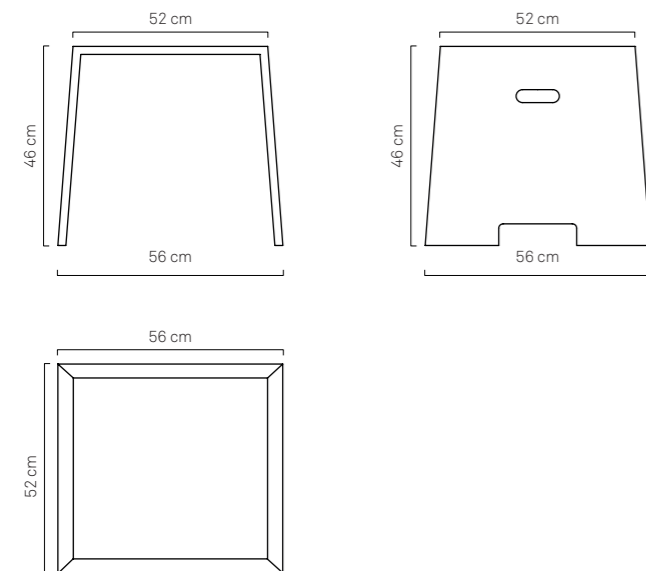

Thanks to its nautical eco-leather cover, you can use DIAMONDS Pouf indoors and outdoors, at home and in your garden.

**TAVOLINO DIAMONDS dettagli:**

Larghezza 52 cm

Lunghezza 56 cm

Altezza 46 cm

> Codice: PLX-TBLE-PYR-13

> Materiale: Metacrilato

**PYRAMID DIAMONDS TABLE details:**

Width 52 cm

Length 56 cm

Height 46 cm

> Code: PLX-TBLE-PYR-13

> Material: Methacrylate

---