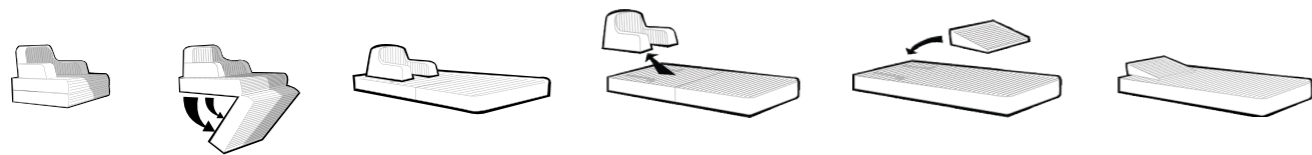

APPLICAZIONE ELEMENTI POLTRONA SU MATERASSINO TRONA / APPLICATION OF FLOATING ELEMENTS ON TRONA'S MATTRESS

UTILIZZO CORRETTO DELLA POLTRONA E DEL MATERASSINO TRONA

La poltrona TRONA quando è in acqua va utilizzata da una sola persona - fatta eccezione per il divano MAGNUM - evitando che si crei dislivello tra i due elementi, a causa di una scorretta distribuzione del peso. In questo caso il rivestimento potrebbe tendersi fino al punto di rottura. Il materassino può essere utilizzato anche da due persone alla volta, distribuendo il peso uniformemente su tutta la superficie, in modo da non renderlo instabile ed evitare danni materiali e fisici.

RIGHT USE OF TRONA ARMCHAIR AND MATTRESS

When the armchair floats on the water, it must be used only by one person - except MAGNUM armchair - to avoid any possible weight's differences between the two floating elements. In that case the cover may overstretch til the break point. The mattress instead can be used by two person at the same time, keeping the same weight on the entire surface, to avoid instability, materials and physical damages.