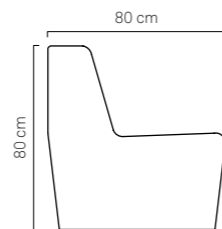

POLTRONA DIAMONDS dettagli:

Larghezza 60 cm
Lunghezza 80 cm
Altezza 80 cm
Altezza Seduta 43 cm
> Codice: ARMCH-DIAM-13
> Materiale: Pelle Nautica Eco-Friendly /
Poliuretano Espanso Indefornabile
> Colore: Bianco (Su richiesta Beige
o Sabbia)

DIVANO DIAMONDS dettagli:

Larghezza 110 cm
Lunghezza 80 cm
Altezza 80 cm
Altezza Seduta 43 cm
> Codice: SOF-DIAM-13
> Materiale: Pelle Nautica Eco-Friendly /
Poliuretano Espanso Indefornabile
> Colore: Bianco (Su richiesta Beige
o Sabbia)

DIAMONDS ARMCHAIR details:

Width 60 cm
Length 80 cm
Height 80 cm
Seat Height 38 cm
> Code: ARMCH-DIAM-13
> Fabric: Nautical Eco-Friendly Leather /
Expanded Non-deformable Polyurethane
Padding
> Color: White (On demand Beige or Sand)

DIAMONDS SOFA details:

Width 110 cm
Length 80 cm
Height 80 cm
Sitting Height 43 cm
> Code: SOF-DIAM-13
> Fabric: Nautical Eco-Friendly Leather /
Expanded Non-deformable Polyurethane
Padding
> Color: White (On demand Beige or Sand)

POLTRONA

DIVANO

POLTRONA E DIVANO DIAMONDS

La Poltrona e il Divano DIAMONDS sono sedute dalle linee pulite e minimali. Gli arredi della Collezione DIAMONDS sono realizzati in poliuretano rivestito in ecopelle nautica per uso esterno, resistente all'acqua, ai raggi UV e ai graffi. Potrai richiedere il tuo salotto DIAMONDS personalizzato con tessuti per interni o nei colori adatti ai tuoi ambienti.

DIAMONDS ARMCHAIR & SOFA

DIAMONDS ARMCHAIR and SOFA are original seats with plain and minimal shapes. DIAMONDS Collection furniture is made of polyurethane covered with nautical, water, UV-and-scratch resistant eco-leather. You can request your DIAMONDS Living with the indoor or outdoor fabrics that better fit your spaces.