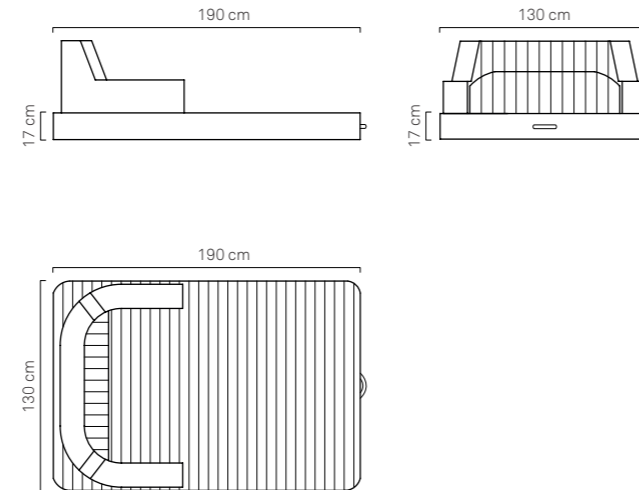

MATERASSO MAGNUM / MAGNUM MATTRESS