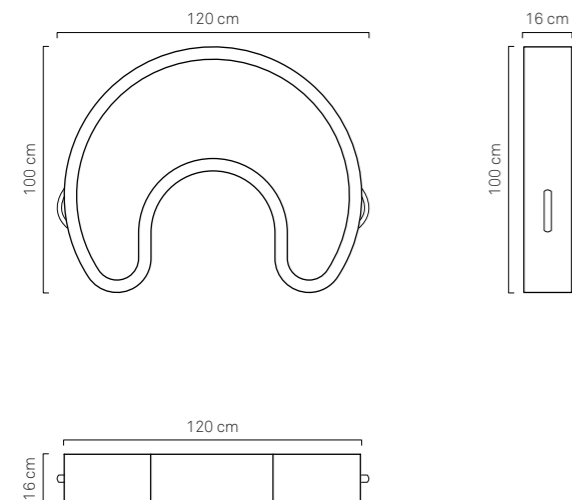

**POLTRONA TRONA (Aperta) dettagli:**

Larghezza 80 cm  
Lunghezza 190 cm  
Altezza-Seduta 17 cm

**TRONA ARMCHAIR (Closed) details:**

Width 80 cm  
Length 95 cm  
Height 80 cm  
Sitting-Height 35 cm

- > Base Version Code: ARMCHR-WCB-BV-13
- > Luxury Version Code: ARMCHR-LV-13
- > Base Version: Chair Back + Lumbar
- > Luxury Version: Chair Back + Lumbar + Headrest + 1 Glass-Holder + 1 Cover
- > Fabric: Nautical Eco-Leather
- > Color: White (on demand Beige or Sand)

**CONNECTION TABLE** details:

Width 37.5 cm (Lower-Base: 54.5 cm)  
Length 46 cm  
Height 49.4 cm  
> Code: PLX-TBLE-13  
> Fabric: Plexiglass  
> Color: White

**MAGNUM PLEXI-BASE** details:

Width 130 cm  
Length 99 cm  
Height 15 cm  
> Code: PLX-BS-MAGN-13  
> Fabric: Plexiglass  
> Color: White

#### BAR GALLEGGIANTE dettagli:

Larghezza 120 cm  
Lunghezza 100 cm  
Altezza 16 cm  
> Codice: FL-BR-WPLX-BS-13  
> Materiale: Ecopelle Nautica +  
Lastra Metacrilato / Plexiglass  
> Colore: Bianco

BAR