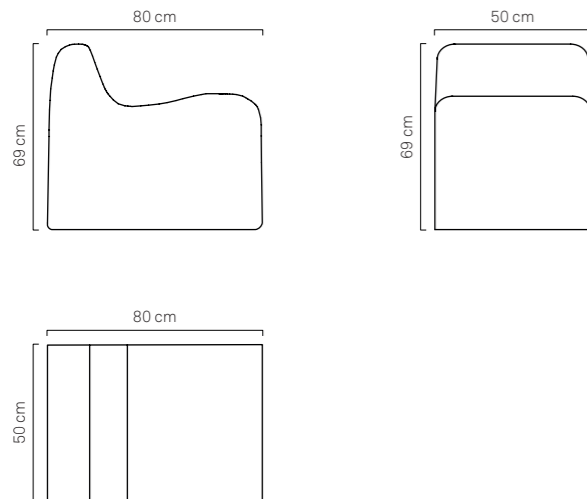

**FLOATING LOVE BAR TABLE details:**

Width 45 cm  
Length 45 cm  
Height 11 cm  
Middle-Height 7 cm  
> Code: FL-TBLE-LB-13  
> Fabric: Nautical Eco-Leather  
+ Plexi Base  
> Color: Red

LASTRA METACRILATO / PLEXI BASE

**LOVE BAR**

Love Bar is the new heart shaped floating table, designed for a romantic couple moment. Made with red eco-leather, Love Bar is a perfect accessory for every special occasion (gift idea, anniversary, birthday present etc.) Perfect in a hydromassage, in your yacht, in swimming pool or in Wellness Center. Love Bar is totally handcrafted: precision and attention to details make it unique.

03

COLLEZIONE CLOUD  
/ Cloud Collection

**POLTRONA CLOUD** dettagli:

Larghezza 50 cm  
Lunghezza 80 cm  
Altezza 69 cm  
> Codice: ARMCH-CLO-13  
> Materiale: Ecopelle Nautica /  
Palline Vergini Polistirolo  
> Colore: Bianco