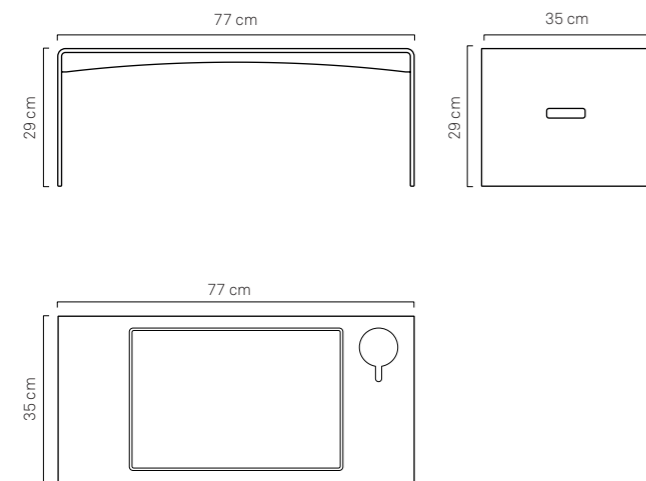

CHEF'S TRAY dettagli:

Larghezza 77 cm
Lunghezza 35 cm
Altezza 29 cm
> Codice: CF-TRY-TBLE-13
> Materiale: Metacrilato / Plexiglass
> Colore: Bianco