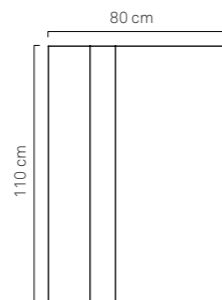

POLTRONA DIAMONDS dettagli:

Larghezza 60 cm
Lunghezza 80 cm
Altezza 80 cm
Altezza Seduta 43 cm
> Codice: ARMCH-DIAM-13
> Materiale: Pelle Nautica Eco-Friendly /
Poliuretano Espanso Indefornabile
> Colore: Bianco (Su richiesta Beige
o Sabbia)

DIVANO DIAMONDS dettagli:

Larghezza 110 cm
Lunghezza 80 cm
Altezza 80 cm
Altezza Seduta 43 cm
> Codice: SOF-DIAM-13
> Materiale: Pelle Nautica Eco-Friendly /
Poliuretano Espanso Indefornabile
> Colore: Bianco (Su richiesta Beige
o Sabbia)

DIAMONDS ARMCHAIR details:

Width 60 cm
Length 80 cm
Height 80 cm
Seat Height 38 cm
> Code: ARMCH-DIAM-13
> Fabric: Nautical Eco-Friendly Leather /
Expanded Non-deformable Polyurethane
Padding
> Color: White (On demand Beige or Sand)

DIAMONDS SOFA details:

Width 110 cm
Length 80 cm
Height 80 cm
Sitting Height 43 cm
> Code: SOF-DIAM-13
> Fabric: Nautical Eco-Friendly Leather /
Expanded Non-deformable Polyurethane
Padding
> Color: White (On demand Beige or Sand)

POLTRONA

DIVANO

POLTRONA E DIVANO DIAMONDS

La Poltrona e il Divano DIAMONDS sono sedute dalle linee pulite e minimali. Gli arredi della Collezione DIAMONDS sono realizzati in poliuretano rivestito in ecopelle nautica per uso esterno, resistente all'acqua, ai raggi UV e ai graffi. Potrai richiedere il tuo salotto DIAMONDS personalizzato con tessuti per interni o nei colori adatti ai tuoi ambienti.

DIAMONDS ARMCHAIR & SOFA

DIAMONDS ARMCHAIR and SOFA are original seats with plain and minimal shapes. DIAMONDS Collection furniture is made of polyurethane covered with nautical, water, UV-and-scratch resistant eco-leather. You can request your DIAMONDS Living with the indoor or outdoor fabrics that better fit your spaces.