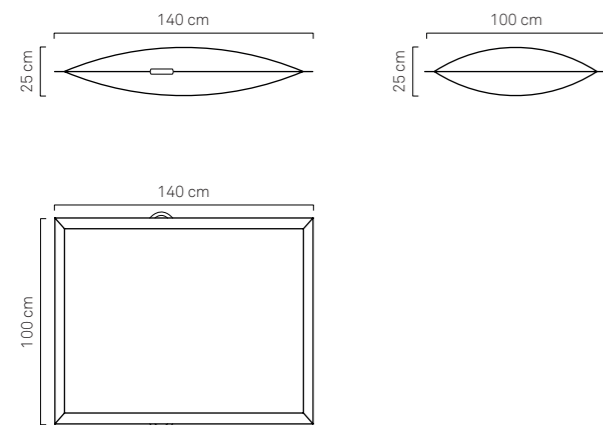

CUSCINO CLOUD SMALL dettagli:

- Larghezza 100 cm
- Lunghezza 140 cm
- Altezza 25 cm
- > Codice Indoor: CUSH-CLO-SIV-13
- > Codice Outdoor: CUSH-CLO-SOV-13
- > Materiale: Ecopelle nautica (OUTDOOR) / Microfibra o Ecopelle (INDOOR)
- > Colore: Bianco

CUSCINO CLOUD BIG dettagli:

- Larghezza 140 cm
- Lunghezza 160 cm
- Altezza 25 cm
- > Codice Indoor: CUSH-CLO-BIV-13
- > Codice Outdoor: CUSH-CLO-BOV-13
- > Materiale: Ecopelle nautica (OUTDOOR) / Microfibra o Ecopelle (INDOOR)
- > Colore: Bianco

CLOUD SMALL CUSHION details:

- Width 100 cm
- Length 140 cm
- Height 25 cm
- > Indoor Code: CUSH-CLO-SIV-13
- > Outdoor Code: CUSH-CLO-SOV-13
- > Fabric: Nautical Eco-Leather (OUTDOOR) / Microfiber or Eco-Leather (INDOOR)
- > Color: White

CLOUD BIG CUSHION details:

- Width 140 cm
- Length 160 cm
- Height 25 cm
- > Indoor Code: CUSH-CLO-BIV-13
- > Outdoor Code: CUSH-CLO-BOV-13
- > Fabric: Nautical Eco-Leather (OUTDOOR) / Microfiber or Eco-Leather (INDOOR)
- > Color: White

CUSCINO CLOUD SMALL / CLOUD SMALL CUSHION