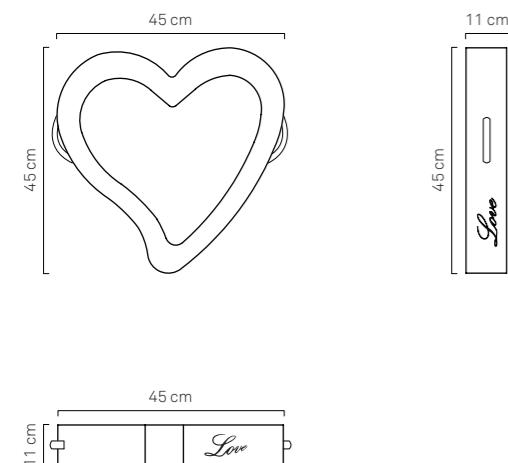

TAVOLINO LOVE BAR dettagli:

Larghezza 45 cm
Lunghezza 45 cm
Altezza 11 cm
Spessore Centrale 7 cm
> Codice: FL-TBLE-LB-13
> Materiale: Ecopelle Nautica
+ Lastra Metacrilato / Plexiglass
> Colore: Rosso

BAR