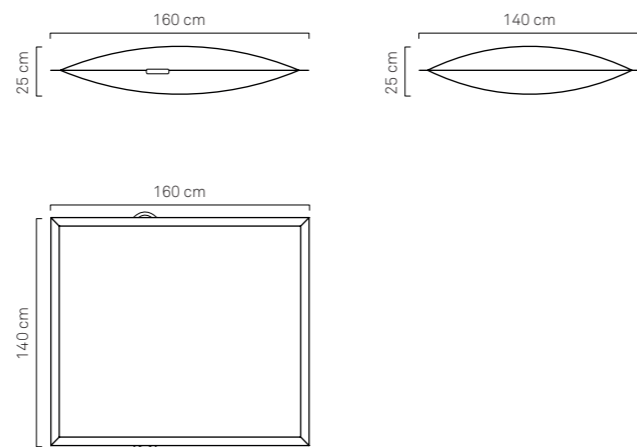

CUSCINO CLOUD BIG / CLOUD BIG CUSHION