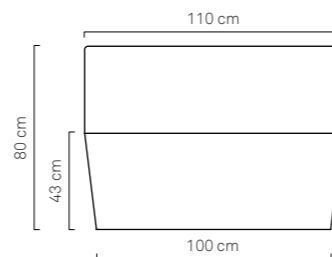

POLTRONA DIAMONDS dettagli:

Larghezza 60 cm
Lunghezza 80 cm
Altezza 80 cm
Altezza Seduta 43 cm
> Codice: ARMCH-DIAM-13
> Materiale: Pelle Nautica Eco-Friendly /
Poliuretano Espanso Indefornabile
> Colore: Bianco (Su richiesta Beige
o Sabbia)

DIVANO DIAMONDS dettagli:

Larghezza 110 cm
Lunghezza 80 cm
Altezza 80 cm
Altezza Seduta 43 cm
> Codice: SOF-DIAM-13
> Materiale: Pelle Nautica Eco-Friendly /
Poliuretano Espanso Indefornabile
> Colore: Bianco (Su richiesta Beige
o Sabbia)

DIAMONDS ARMCHAIR details:

Width 60 cm
Length 80 cm
Height 80 cm
Seat Height 38 cm
> Code: ARMCH-DIAM-13
> Fabric: Nautical Eco-Friendly Leather /
Expanded Non-deformable Polyurethane
Padding
> Color: White (On demand Beige or Sand)

DIAMONDS SOFA details:

Width 110 cm
Length 80 cm
Height 80 cm
Sitting Height 43 cm
> Code: SOF-DIAM-13
> Fabric: Nautical Eco-Friendly Leather /
Expanded Non-deformable Polyurethane
Padding
> Color: White (On demand Beige or Sand)

POLTRONA

DIVANO

POLTRONA E DIVANO DIAMONDS

La Poltrona e il Divano DIAMONDS sono sedute dalle linee pulite e minimali. Gli arredi della Collezione DIAMONDS sono realizzati in poliuretano rivestito in ecopelle nautica per uso esterno, resistente all'acqua, ai raggi UV e ai graffi. Potrai richiedere il tuo salotto DIAMONDS personalizzato con tessuti per interni o nei colori adatti ai tuoi ambienti.

DIAMONDS ARMCHAIR & SOFA

DIAMONDS ARMCHAIR and SOFA are original seats with plain and minimal shapes. DIAMONDS Collection furniture is made of polyurethane covered with nautical, water, UV-and-scratch resistant eco-leather. You can request your DIAMONDS Living with the indoor or outdoor fabrics that better fit your spaces.