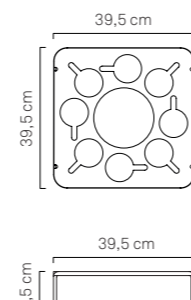

**FLOATING TABLE / TRAY 40x40** details:  
 Width 40 cm  
 Length 40 cm  
 Height 11 cm  
 Middle-Height 7 cm  
 > Code: FL-TBLE-SM-CH-13  
 > Fabric: Nautical Eco-Leather +Plexi Base  
 > Color: White

**FLOATING TABLE / TRAY 50x50** details:  
 Width 50 cm  
 Length 50 cm  
 Height 14,5 cm  
 Middle-Height 9 cm  
 > Code: FL-TBLE-CH-13  
 > Fabric: Nautical Eco-Leather + Plexi Base  
 > Color: White

40X40

LASTRA METACRILATO / PLEXI BASE

50X50

LASTRA METACRILATO / PLEXI BASE