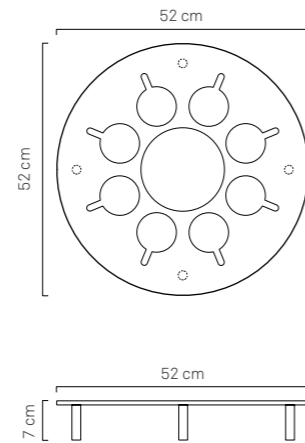

EYE BAR

Il bar galleggiante EYE è un piccolo arredo pensato per cocktail party in acqua. Con la sua esclusiva forma ad occhio, il bar galleggiante possiede due spazi nei lati per appoggiare stuzzichini o altro.

Grazie alla speciale lastra in plexiglass perforata, il bar galleggiante sostiene bottiglia con portagiaccio e bicchieri in completa sicurezza senza rovesciarli. Questo prodotto mantiene la sua qualità nel tempo e grazie al rivestimento in ecopelle certificata e alle maniglie in corda nautica, il bar galleggiante EYE è un accessorio funzionale sia dentro che fuori dall'acqua.

EYE BAR details:
Width 62 cm
Length 100 cm
Height 15 cm
> Code: FL-TBLE-EYE-13
> Fabric: Nautical Eco-Leather
+ Plexi Base
> Color: White

LASTRA METACRILATO / PLEXI BASE

EYE BAR

The floating eye-shaped bar is specially designed for cocktail parties directly in the pool.

Thanks to its shape, you can put finger food and snacks on its both sides. The perforated plexiglass plate of the floating bar holds glasses, buckets, and bottles in complete safety without any risk of knocking them over.

This product keeps its quality over time and, thanks to its cover in certified eco-leather and its handles in nautical rope, the floating eye-shaped bar is a functional accessory inside and outside water.