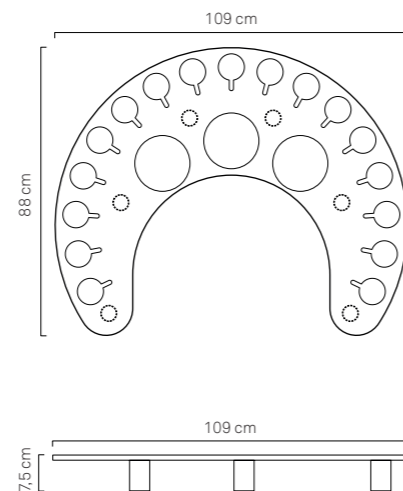

**POLTRONA TRONA (Aperta) dettagli:**

Larghezza 80 cm  
Lunghezza 190 cm  
Altezza-Seduta 17 cm

**TRONA ARMCHAIR (Closed) details:**

Width 80 cm  
Length 95 cm  
Height 80 cm  
Sitting-Height 35 cm

- > Base Version Code: ARMCHR-WCB-BV-13
- > Luxury Version Code: ARMCHR-LV-13
- > Base Version: Chair Back + Lumbar
- > Luxury Version: Chair Back + Lumbar + Headrest + 1 Glass-Holder + 1 Cover
- > Fabric: Nautical Eco-Leather
- > Color: White (on demand Beige or Sand)

**CONNECTION TABLE** details:

Width 37.5 cm (Lower-Base: 54.5 cm)  
Length 46 cm  
Height 49.4 cm  
> Code: PLX-TBLE-13  
> Fabric: Plexiglass  
> Color: White

**MAGNUM PLEXI-BASE** details:

Width 130 cm  
Length 99 cm  
Height 15 cm  
> Code: PLX-BS-MAGN-13  
> Fabric: Plexiglass  
> Color: White

#### BAR GALLEGGIANTE dettagli:

Larghezza 120 cm  
Lunghezza 100 cm  
Altezza 16 cm  
> Codice: FL-BR-WPLX-BS-13  
> Materiale: Ecopelle Nautica +  
Lastra Metacrilato / Plexiglass  
> Colore: Bianco

BAR

#### FLOATING BAR details:

Width 120 cm  
Length 100 cm  
Height 16 cm  
> Code: FL-BR-WPLX-BS-13  
> Fabric: Nautical Eco-Leather  
> Color: White

LASTRA METACRILATO / PLEXI BASE