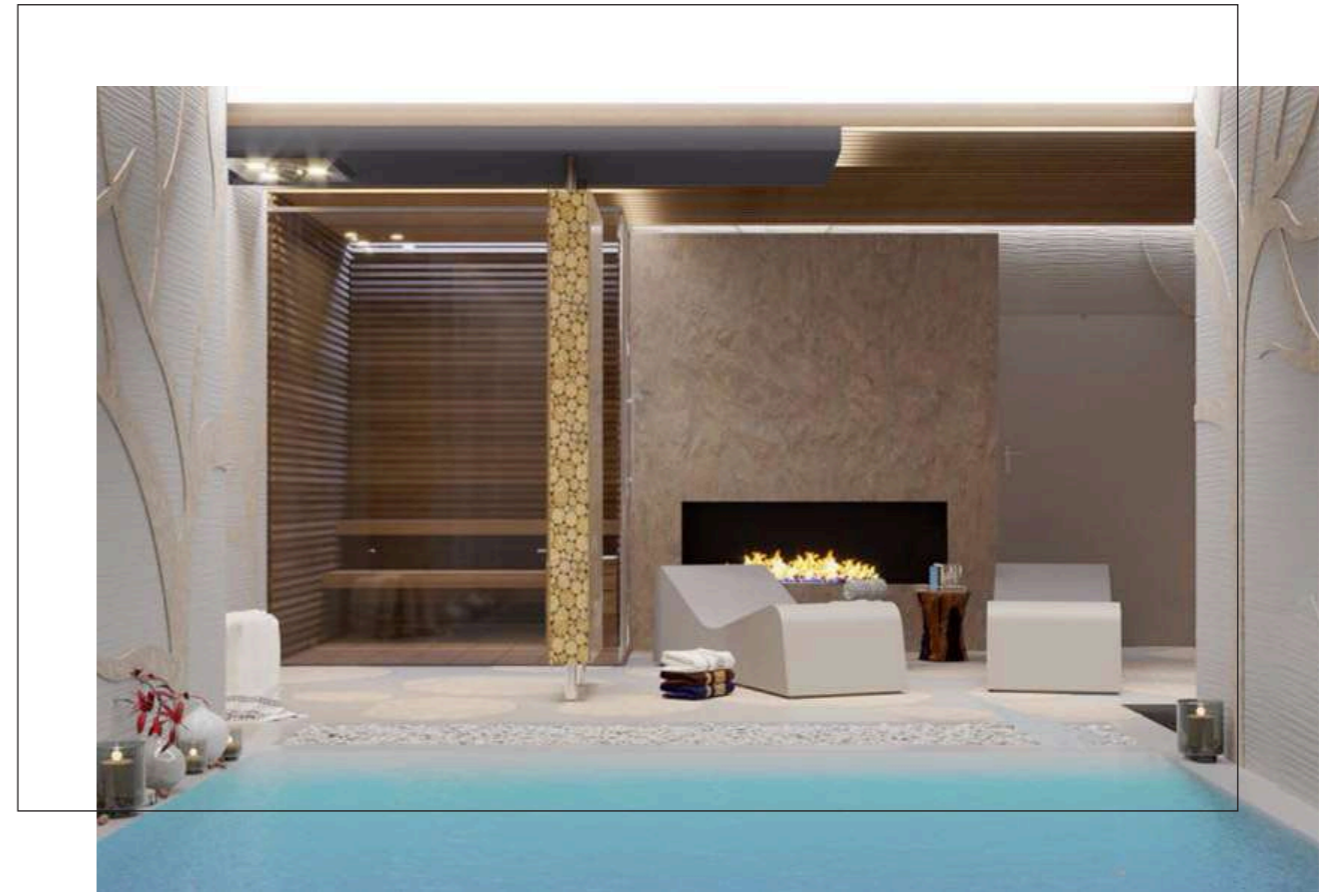

DUNA SPA BED

DUNA Spa Beds are ergonomics and designed for SPAs, Wellness Centres, Hotels and Resorts. The classical shape and the comfortable seat guarantee your psychophysical relax.

DUNA Wellness Beds Collection is ideal as support for your head, neck, back and legs and for the stimulation of the blood flow before and after beauty and wellness treatments, massages, baths and saunas.

All TRONA Wellness Beds have a nautical water-repellent, fire-retardant and scratch-resistant eco-leather cover, which can be removed to be washed and that protects against bacteria, mould, marks and UV-alterations. This is the reason why it is very easy and quick to renew your TRONA furniture and preserve its quality over the years.